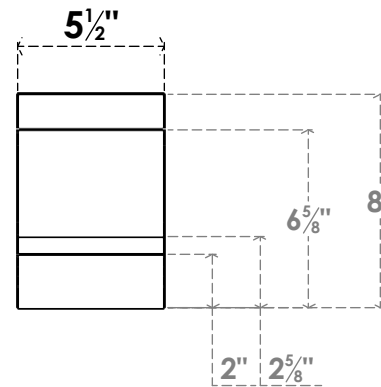

ITEM NUMBER: BRCPC055X08000X08000BOA

5 1/2"W X 8"D X 8"H BALBOA ARCHITECTURAL GRADE PVC CLOSED KNEE BRACE

SIDE PROFILE

FRONT PROFILE

ISOMETRIC

EKENA MILLWORK
2300 WEST MAIN ST.
CLARKSVILLE, TX 75426
TOLL FREE: 866-607-0453
WWW.EKENAMILLWORK.COM