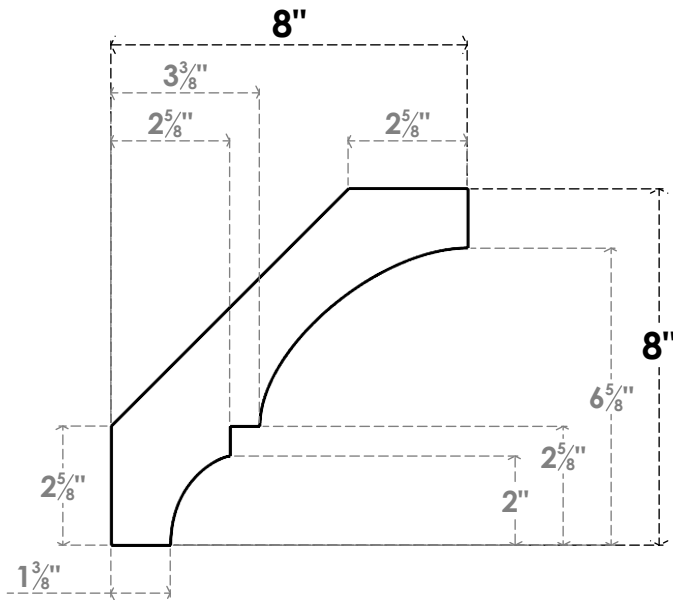

ITEM NUMBER: BRCPC055X08000X08000BOA

5 1/2"W X 8"D X 8"H BALBOA ARCHITECTURAL GRADE PVC CLOSED KNEE BRACE

SIDE PROFILE

FRONT PROFILE

ISOMETRIC

EKENA MILLWORK
2300 WEST MAIN ST.
CLARKSVILLE, TX 75426
TOLL FREE: 866-607-0453
WWW.EKENAMILLWORK.COM